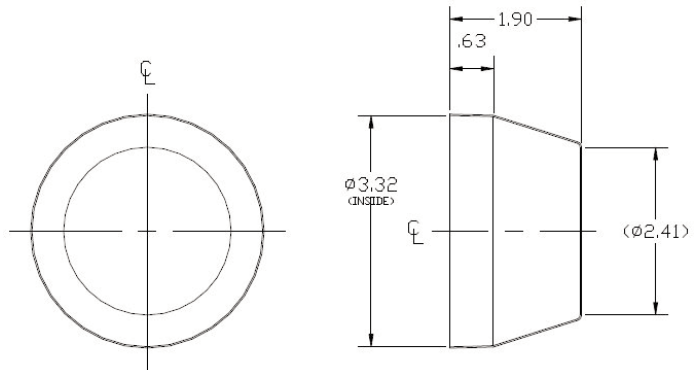

VN-FWM

SEAVEY / COMTECH replacement feed windows. Made of White PVC, .020 thick and UV Stable for long term outdoor exposure. These units do not fit Chaparral feeds. PART#- SV-FWU-8538-35

Also available is bulk feed window material up to 42" wide for most prime focus, gregori- an and cassegrain feed systems. This product is sold by the square foot for the installer to cut to fit on site. Works with C, X, K, Ku, and Ka Band frequencies. PART#- VN-FWM